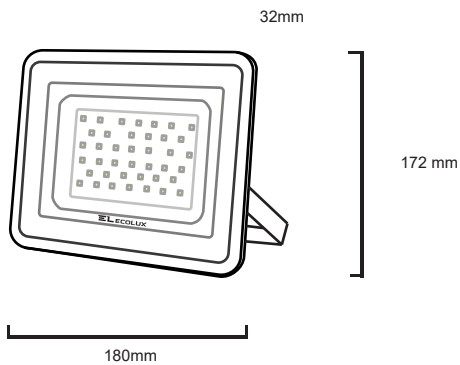

DIMENSION

PRODUCT

Name	E023E LED Flood LIGHT
Reference	EL-E023E-30W
Body color	Dark Grey
Material	Die-cast Aluminum
Category	Outdoor

LIGHTING INFORMATION

Light source	LED
Gross luminous flux	2400Lm - 3000K 2550Lm - 6500K
Power	30W
Colour temperature CCT	3000 / 6500 K
Colour Rendering Index	CRI = 70
Light beam angle	100°
Number of LEDs	36
Chip Type	SMD2835
Dimming	Non Dimmable
Median useful Life	50,000 hours

OTHER DATA

Ingress Protection	IP65
Dimension (mm)	L: 180 W: 172 H: 32mm
Working Temperature	-40 ~ +50°C

DRIVER OPTIONS

ON / OFF	
Class I	
Frequency (Hz)	50/60 Hz
Power Factor	0.9
Mains voltage	AC 220-240V
Ingress Protection	IP65