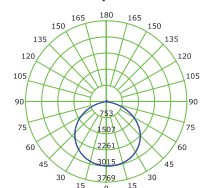

DIMENSION

PRODUCT

Name	E023E LED Flood LIGHT
Reference	EL-E023E-30W
Body color	Dark Grey
Material	Die-cast Aluminum
Category	Outdoor

LIGHTING INFORMATION

Light source	LED
Gross luminous flux	2400Lm - 3000K 2550Lm - 6500K
Power	30W
Colour temperature CCT	3000 / 6500 K
Colour Rendering Index	CRI = 70
Light beam angle	100°
Number of LEDs	36
Chip Type	SMD2835
Dimming	Non Dimmable
Median useful Life	50,000 hours

OTHER DATA

Ingress Protection	IP65
Dimension (mm)	L: 180 W: 172 H: 32mm
Working Temperature	-40 ~ +50°C

DRIVER OPTIONS

ON / OFF	
Class I	
Frequency (Hz)	50/60 Hz
Power Factor	0.9
Mains voltage	AC 220-240V
Ingress Protection	IP65

PHOTOMETRIC DETAILS

Luminous Intensity Distribution Curve

The Average Illuminance Effective Figure